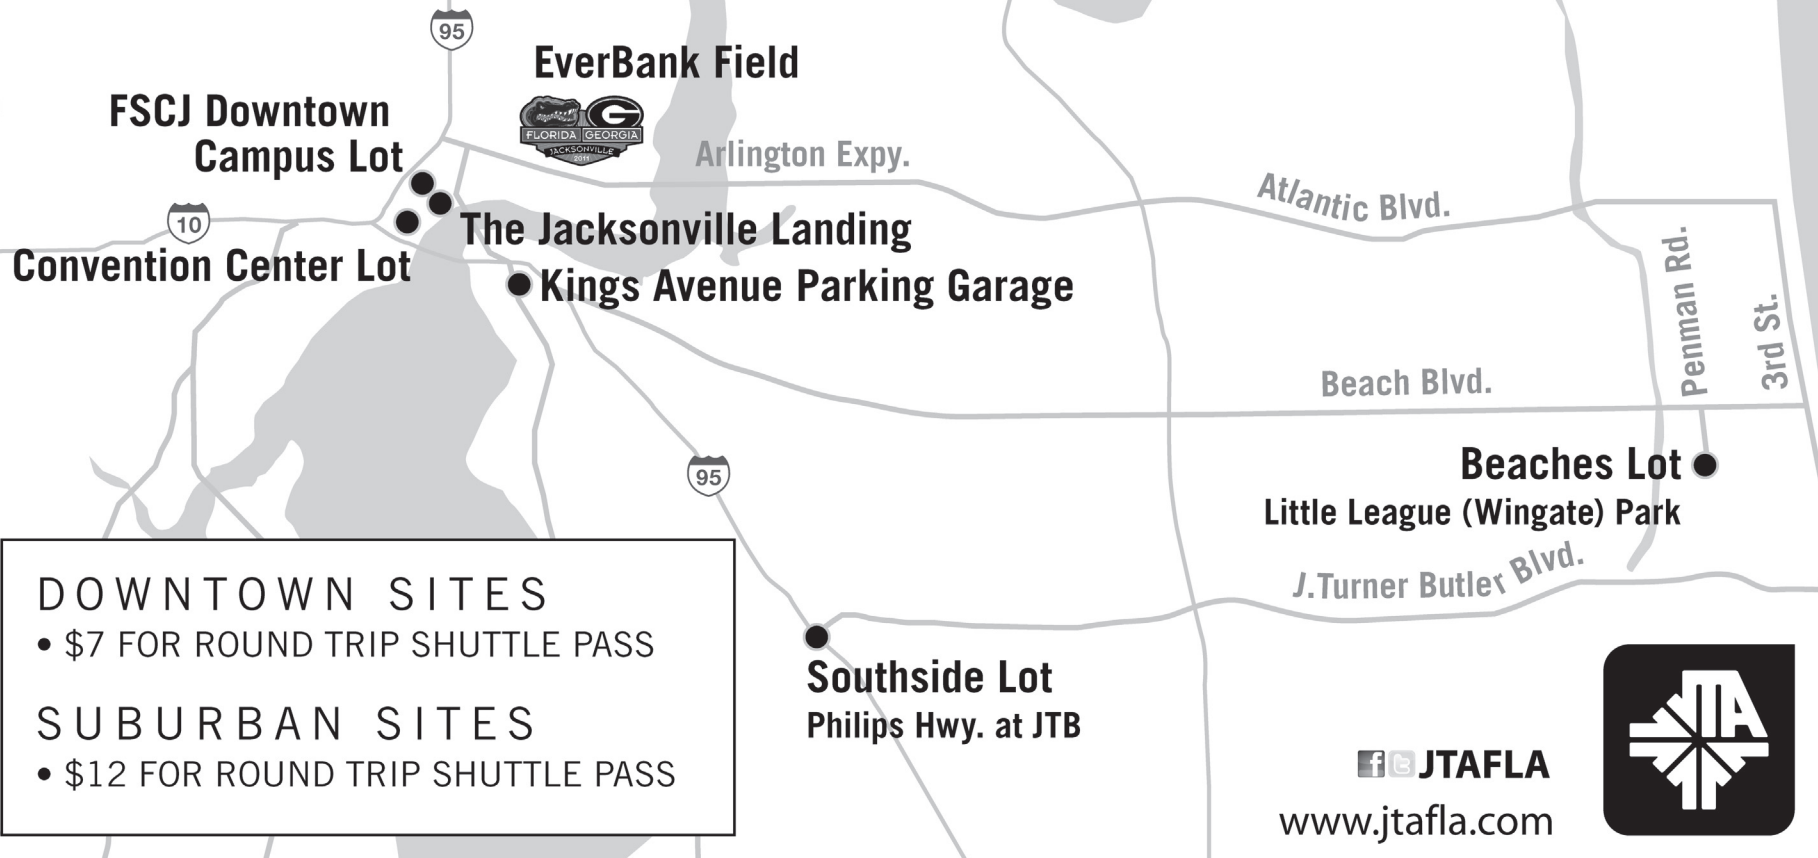

JTA Stadium Shuttle Service

The Florida Georgia Classic is scheduled for Saturday, October 29 at 3:30 p.m. JTA will begin Stadium Shuttle Service to the game at 11:30 a.m.— four hours before kickoff— and continue for one hour after the game has officially ended.

- DOWNTOWN SITES**
- **Convention Center**
 - **FSCJ Downtown Campus**
 - **Kings Avenue Parking Garage**
 - **Jacksonville Landing** (Bay and Hogan streets)

- SUBURBAN SITES**
- **Kings Avenue Parking Garage**
 - **Southside Lot**
 - **Beaches Lot**

*Please note: There is no JTA parking lot at the Landing. This location is for pick-up only.